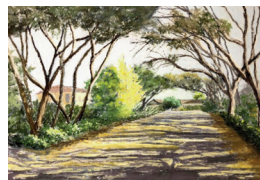

"I am struck by the atmosphere, interplay of sunlight and shadows, natural compositions in the scenery. I strive to create images you can walk into, and feel the spirit of the place."

**Quiet on the Bay**  
Soft Pastel on Paper  
\$ 900

**Westside Winter**  
Soft Pastel on Paper  
\$ 1100

**Wilder Coast**  
Soft Pastel on Paper  
\$ 1400

**Bridges, Capitola**  
Soft Pastel on Paper  
\$ 600

**Mullein by the Sea, Greece**  
Soft Pastel on Paper  
\$ 375

**Delfinia Beach Sunset**  
Soft Pastel on Paper  
\$ 175

**Beulah Street Glow, Capitola**  
Soft Pastel on Paper  
\$ 600

**View from Venetian Court**  
Soft Pastel on Paper  
\$ 300

***Please contact the artist for more information.***