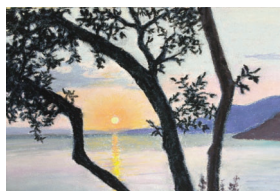

"I am struck by the atmosphere, interplay of sunlight and shadows, natural compositions in the scenery. I strive to create images you can walk into, and feel the spirit of the place."

**Quiet on the Bay**  
Soft Pastel on Paper  
\$ 900

**Westside Winter**  
Soft Pastel on Paper  
\$ 1100

**Wilder Coast**  
Soft Pastel on Paper  
\$ 1400

**Bridges, Capitola**  
Soft Pastel on Paper  
\$ 600

**Mullein by the Sea, Greece**  
Soft Pastel on Paper  
\$ 375

**Delfinia Beach Sunset**  
Soft Pastel on Paper  
\$ 175

**Beulah Street Glow, Capitola**  
Soft Pastel on Paper  
\$ 600

**View from Venetian Court**  
Soft Pastel on Paper  
\$ 300

***Please contact the artist for more information.***