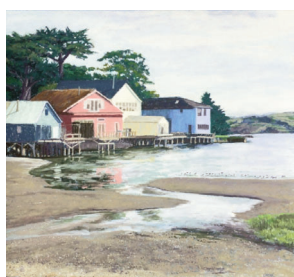

# **SANDRA CHERK**

***Pastel Paintings • August 7 - October 2, 2019***

Sandra is a native Californian whose art is inspired by the landscapes of her home- the forests, ocean, and open hills. She also stays in Greece for extended periods, in a village close to the mountains and sea. The rich colors and workability of soft pastels allow Sandra to develop landscapes with her trademark softness, serenity and depth.

"I am struck by the atmosphere, interplay of sunlight and shadows, natural compositions in the scenery. I strive to create images you can walk into, and feel the spirit of the place."

**Quiet on the Bay**  
Soft Pastel on Paper  
\$ 900