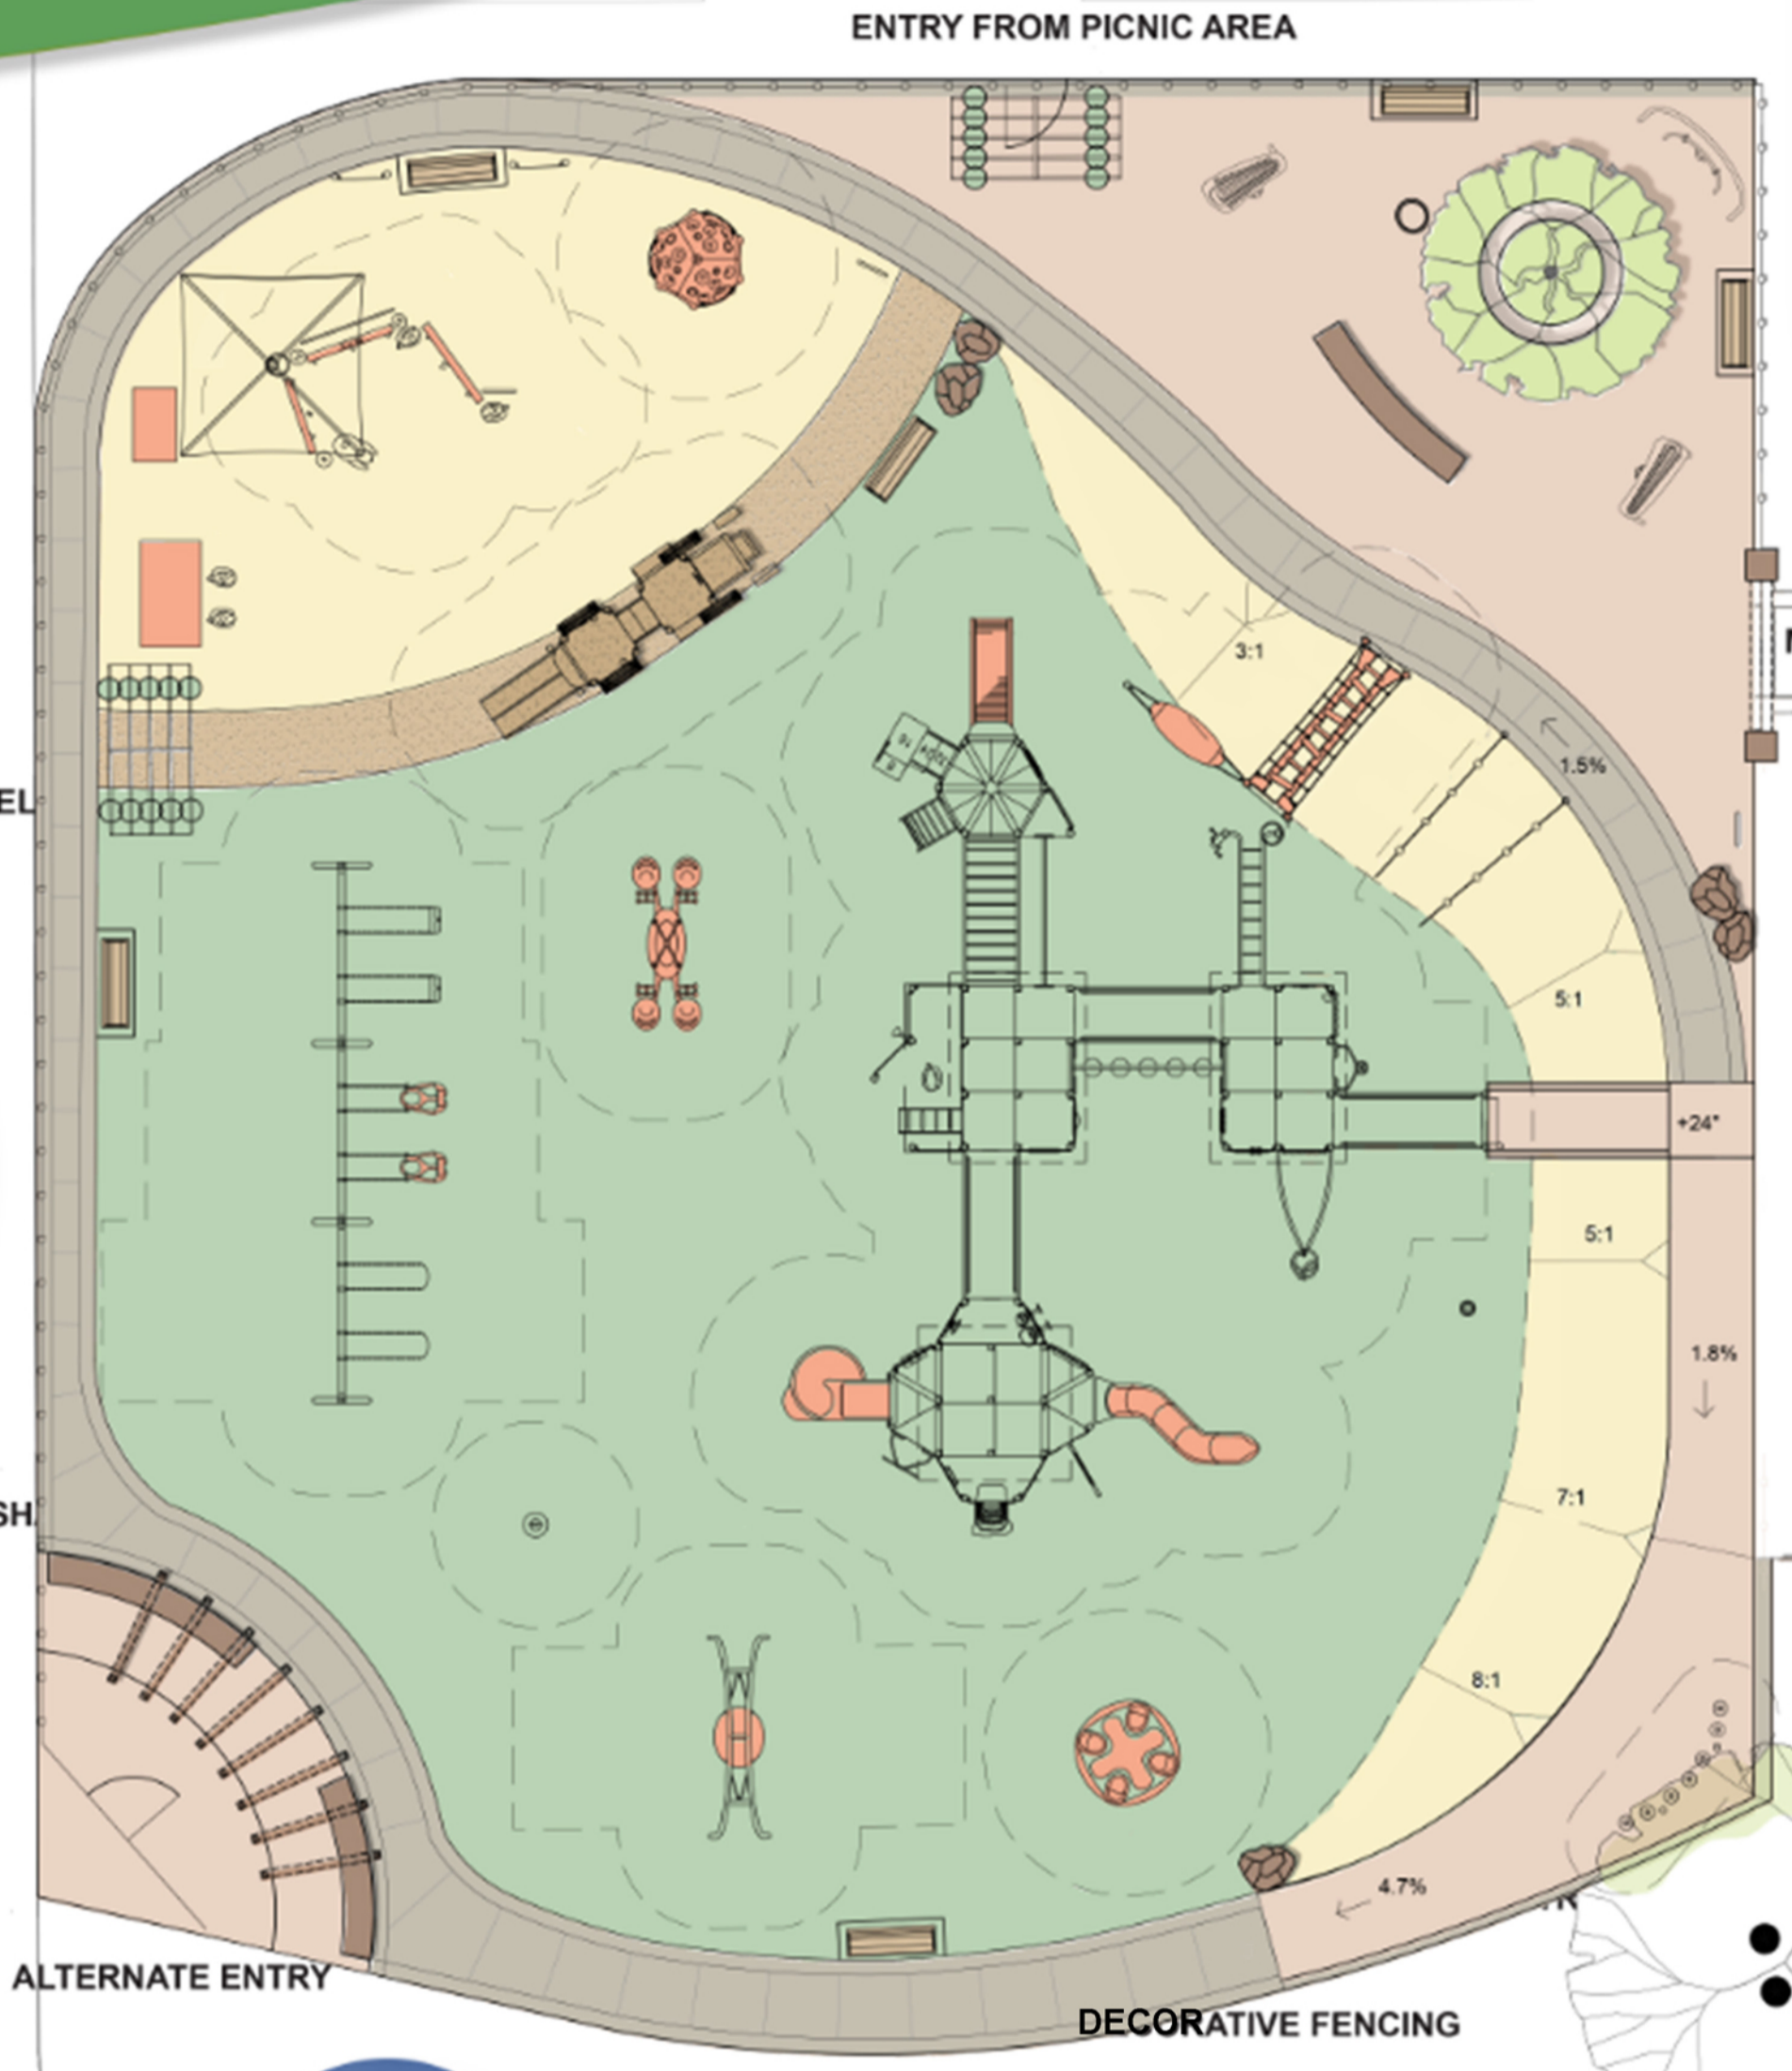

Leo's Haven

@ CHANTICLEER PARK

FARM
THEME

Inclusive Playground (Ages 0-12)

BARN SENSORY WALL-EXTERIOR

BARN SENSORY WALL-INTERIOR

VIVO METALLOPHONE

TUNED DRUMS

RICKETY CLIMBER

FARMHOUSE STRUCTURE (AGES 5-12)

CLIMBING CHICKEN

2-5 AGE TRACTOR

CLIMBING LAMB

VINE TUNNEL

WEE-SAW

MARKETPLACE

ALTERNATE ENTRY

FARMHOUSE STRUCTURE (AGES 5-12)

OMNISPINNER

CONTRABASS CHIMES

OODLE SWING

COZY DOME